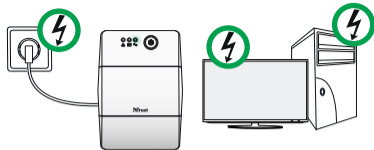

## FAQ

**ERROR**

**>360W**

[www.trust.com/23503/faq](http://www.trust.com/23503/faq)

©01-11-2019 Trust International B.V. - All rights reserved | Laan van Barcelona 600, 3317DD, Dordrecht, NL

**Trust**

**800VA UPS**