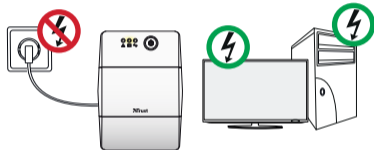

## FAQ

**ERROR**

**>360W**

[www.trust.com/23503/faq](http://www.trust.com/23503/faq)

©01-11-2019 Trust International B.V. - All rights reserved | Laan van Barcelona 600, 3317DD, Dordrecht, NL

**Trust**

**800VA UPS**